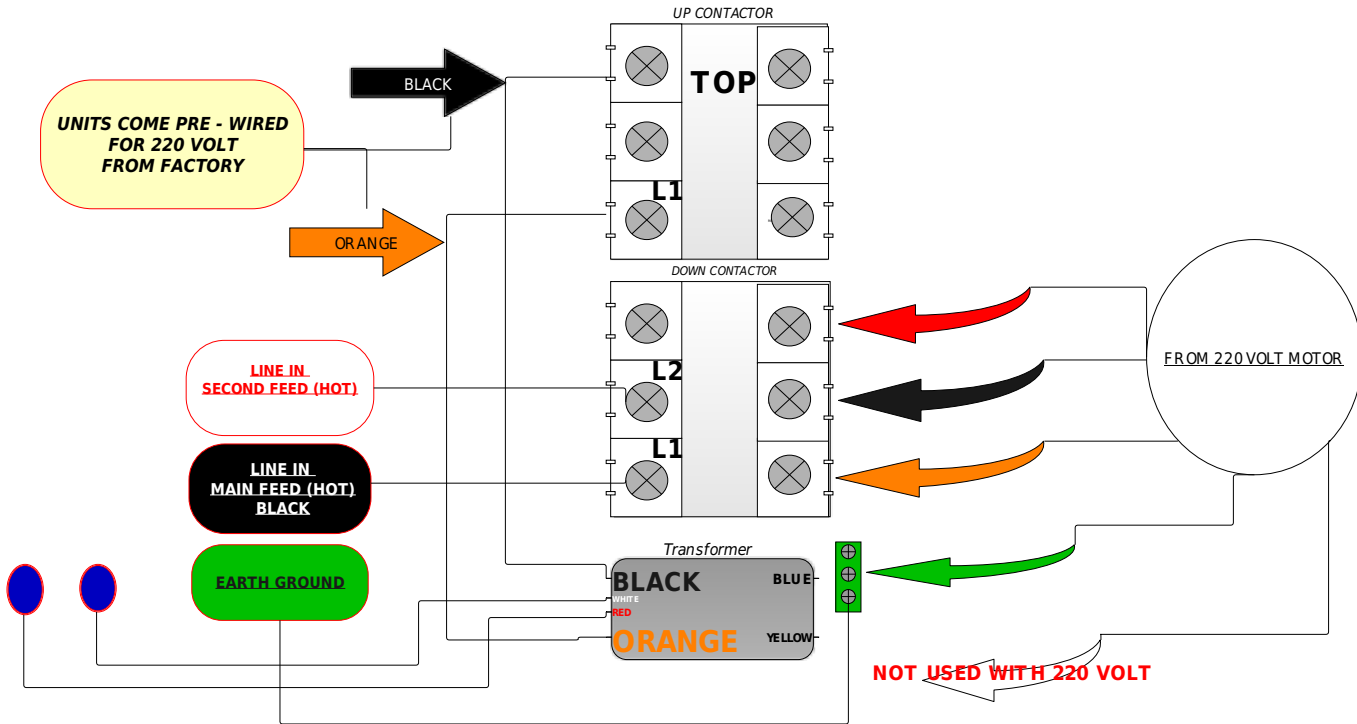

WIRING A GALAXY CONTROL UNIT FOR 220 VOLT ONLY

THIS ILLUSTRATION IS FOR 220 VOLT ONLY

Please read all instructions below, if you feel unsure about the operation or installation of this unit please contact a local electrician or feel free to contact our office 888-317-7203.

GALAXY UNLIMITED LLC is NOT responsible for incorrect field wiring or damage to equipment or harm to anyone or anything. Incorrect field wiring will void warranty.

All of our units are ETL listed and are tested prior to delivery.
Please test voltage before connecting. Max voltage 240 VAC

Control Unit Wiring 220 VAC
Galaxy Unlimited LLC:
Shane Clayton 1-16